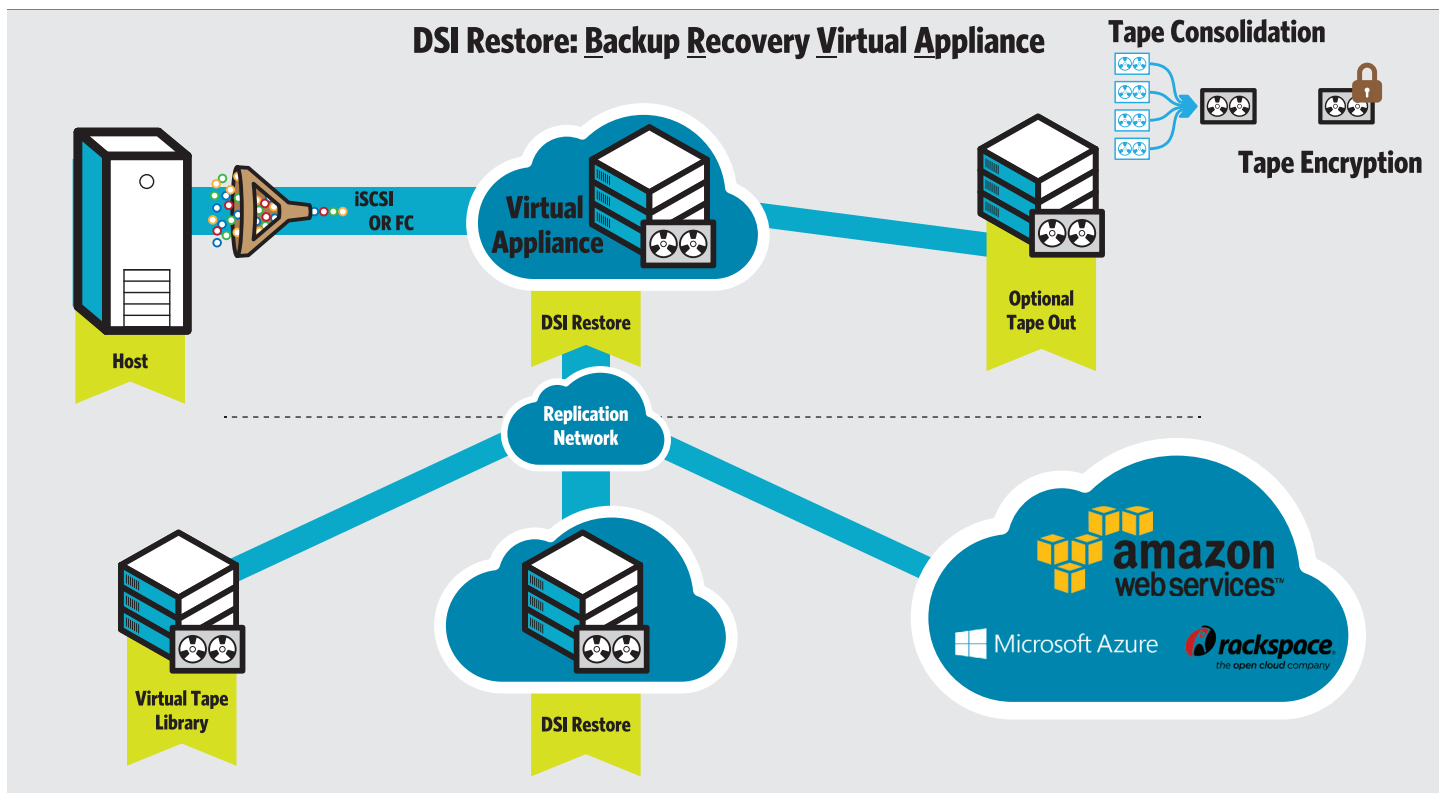

DSI Restore

DSI Restore is a backup and recovery virtual appliance. This software edition of our world class enterprise deduplication appliance makes all of the stress of a clean backup disappear. Scalable from 2-12 Terabytes (deduped) this virtual appliance can help small and medium shops breeze past compliance audits and rest assured that data recovery will be seamless in the event of a disruption. Restore offers the best of both worlds, a fortified storage virtual appliance that has a nearly flawless track record and the ability to build a replicated storage repository for ease of mind. These virtual appliances come pre-built with everything you need to get started with your new virtual tape library. Installation images can be downloaded through our website or through the VMware VSX marketplace. Installation can be completed in minutes using our tailored OVA.

Features

- Replication
- Tape Consolidation
- Encryption

Benefits

- Policy based offsite DR
- Maximize physical tape cartridge investment
- Secure physical tape volumes for compliance

An **OVA File** is an Open Virtualization Appliance that contains a compressed, "installable" version of a virtual machine. When you open an **OVA File**, it extracts the VM and imports it into whatever virtualization software you have installed on your server." We currently support ESXi 5.5 & 6.5

We recommend 4 hour minimum remote installation with any of our VTLSE appliances. During this time an engineer will assist in creating tape libraries, tape emulation, host to VTL connectivity, and answer any questions you may have. If this is your first operation of the DSI VTL product we also recommend additional training and operator functionality.