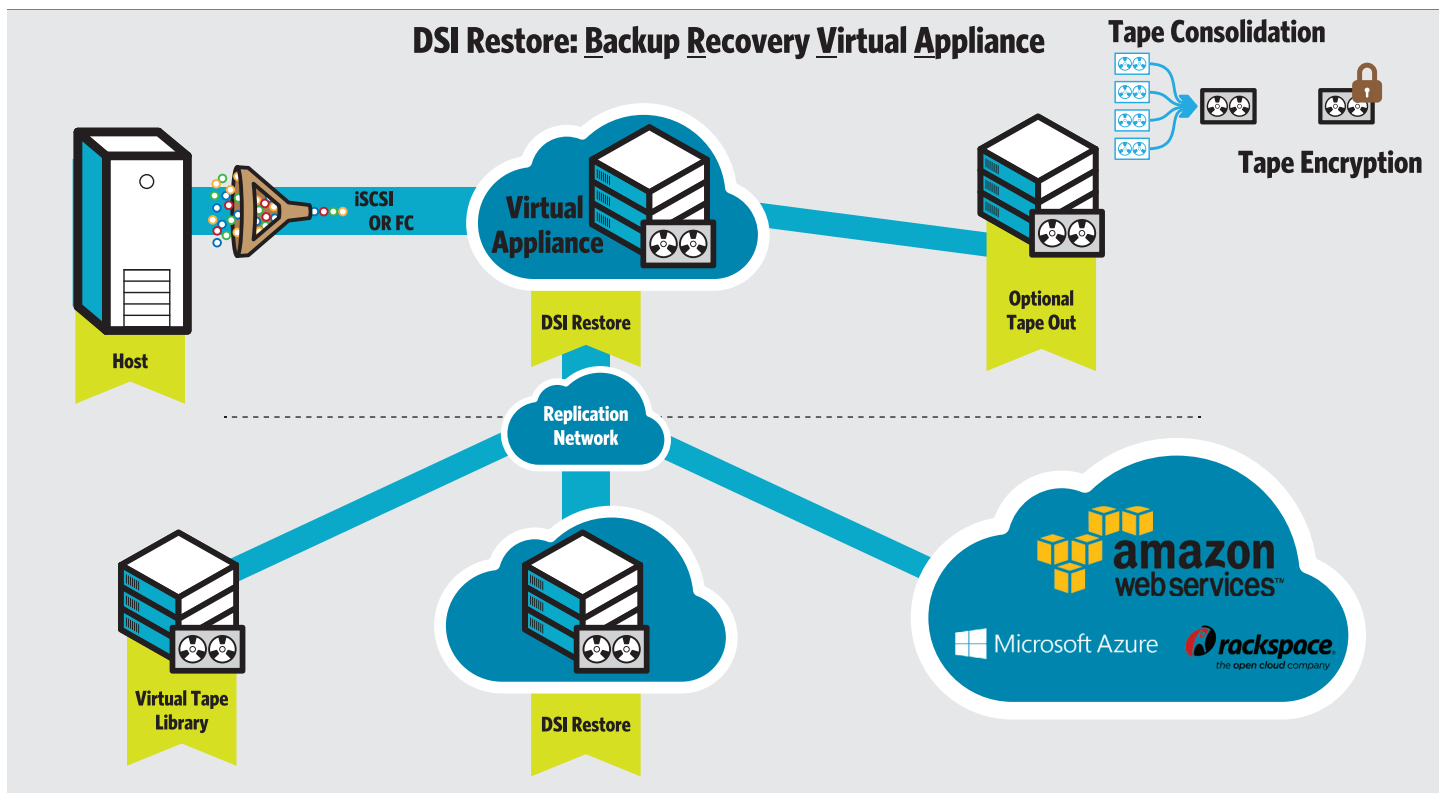

DSI Restore

DSI Restore is a backup and recovery virtual appliance. This software edition of our world class enterprise deduplication appliance makes all of the stress of a clean backup disappear. Scalable from 2-12 Terabytes (deduped) this virtual appliance can help small and medium shops breeze past compliance audits and rest assured that data recovery will be seamless in the event of a disruption. Restore offers the best of both worlds, a fortified storage virtual appliance that has a nearly flawless track record and the ability to build a replicated storage repository for ease of mind. These virtual appliances come pre-built with everything you need to get started with your new virtual tape library. Installation images can be downloaded through our website or through the VMware VSX marketplace. Installation can be completed in minutes using our tailored OVA.

Features

- Replication
- Tape Consolidation
- Encryption

Benefit

- Policy based offsite DR
- Maximize physical tape cartridge investment
- Secure physical tape volumes for compliance

An **OVA file** is an Open Virtualization Appliance that contains a compressed, "installable" version of a virtual machine. When you open an **OVA file** it extracts the VM and imports it into whatever virtualization software you have installed on your server." We currently support ESXi 5.5 & 6.0

We recommend 4 hour minimum remote installation with any of our VTLSE appliances. During this time an engineer will assist in creating tape libraries, tape emulation, host to VTL connectivity, and answer any questions you may have. If this is your first operation of the DSI VTL product we also recommend additional training and operator functionality.