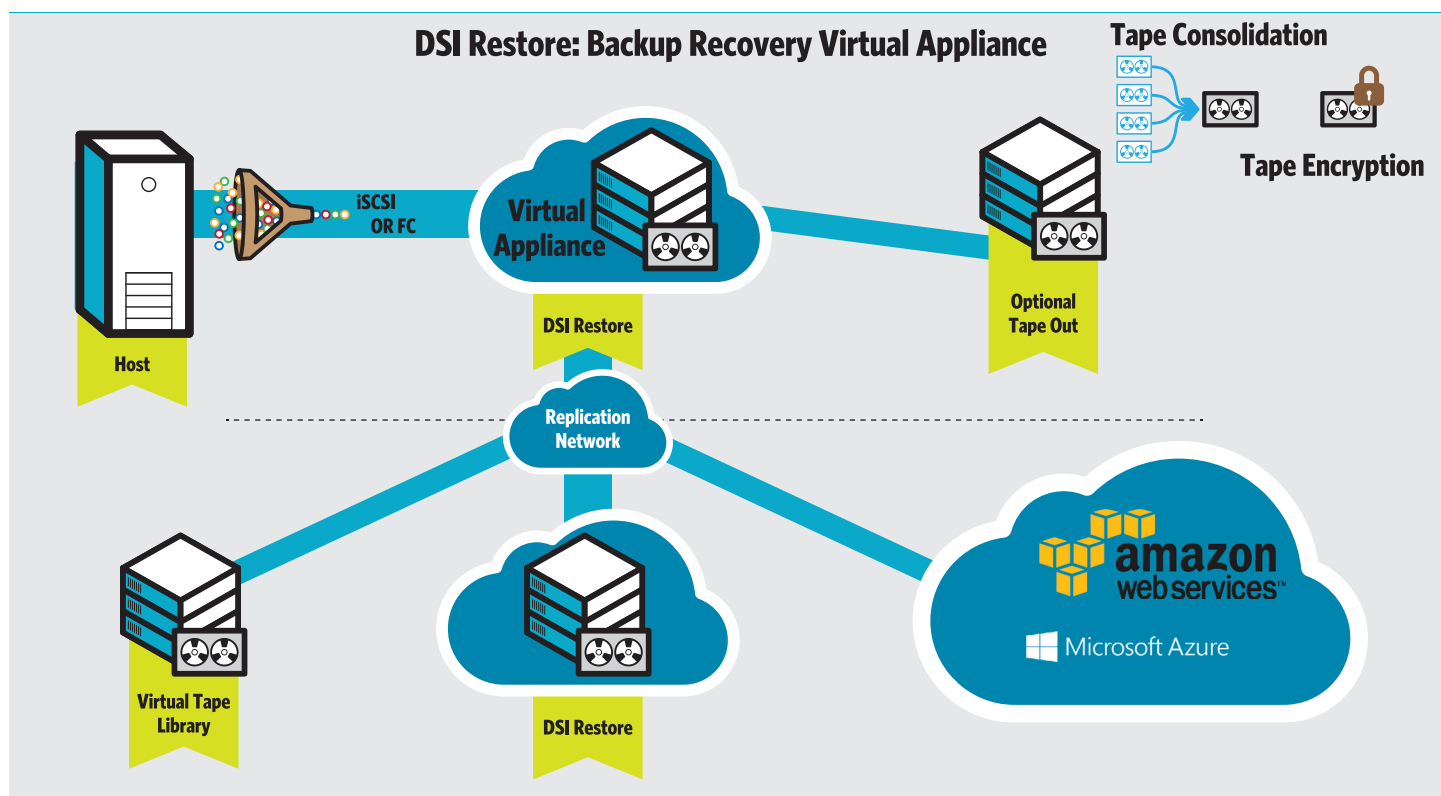

DSI Restore

DSI Restore is a deduplicating backup and recovery virtual appliance. This software version of our world class enterprise Virtual Tape Library (VTL) makes all the stress of completing a clean backup disappear. Scalable from 2-100 Terabytes of deduplicated backup data, it provides commercial, financial, and government organizations with a high performance data protection strategy that may be integrated with your existing hypervisor. Data recovery will be seamless in the event of a disruption. Installation images can be downloaded through our website or through the VMware VSX marketplace. Installation can be completed in minutes using our tailored Open Virtualization Appliance (OVA).

Features

- Tape Emulation
- Secure, encrypted data replication
- iSCSI target support
- Management interface
- Integration with Clearpath backup and recovery tools
- May be shared between open systems and mainframe

Benefits

- Policy based offsite data copy and movement
- Improves Disaster Recovery operation and testing
- Removes physical tape management and expense
- Satisfies security requirements with data encryption at rest and in flight

An **OVA File** contains a compressed, "installable" version of a virtual machine. When you open an **OVA File**, it extracts the VM and imports it into whatever virtualization software you have installed on your server. We currently support VMware ESXi 5.5 and higher.