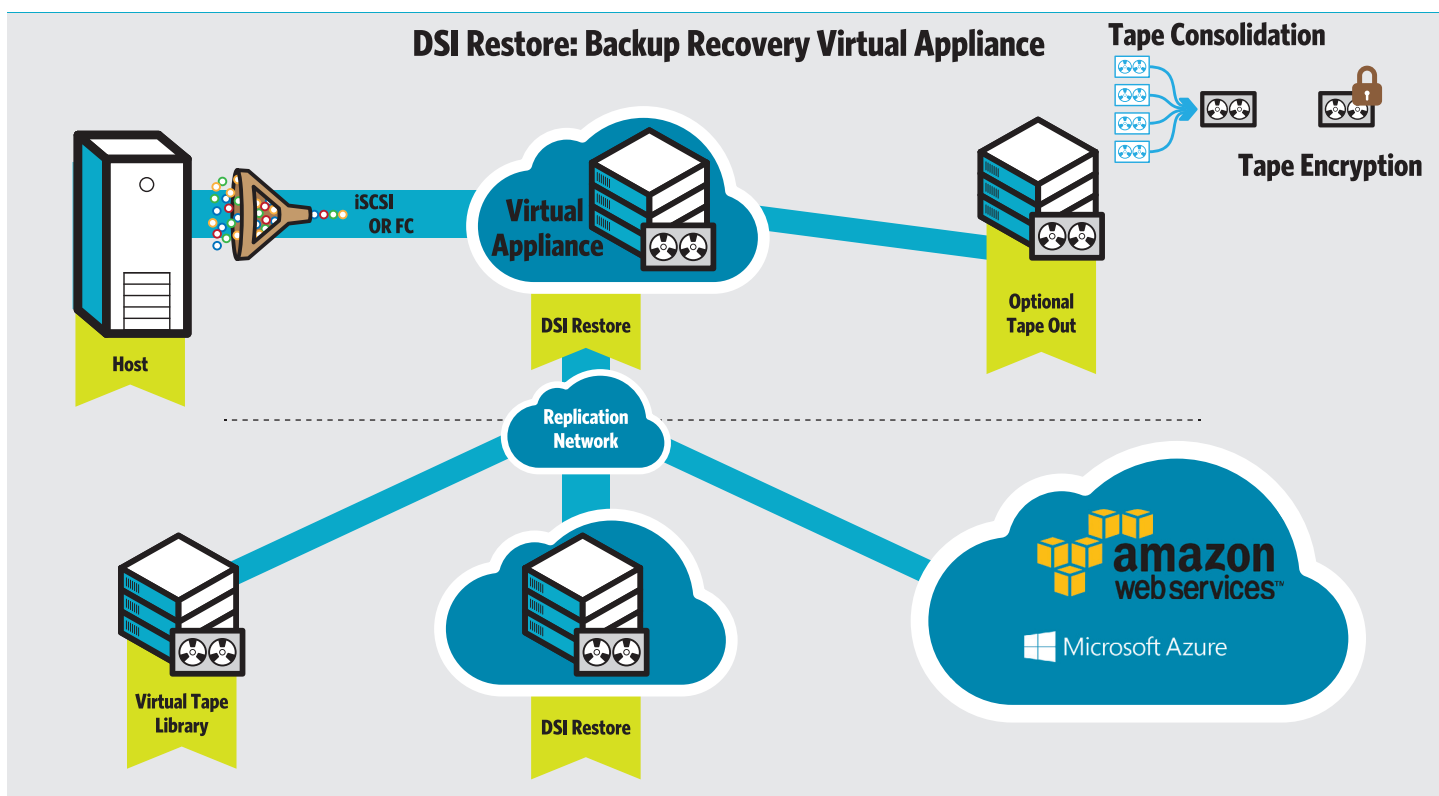

DSI Restore

DSI Restore is a deduplicating backup and recovery virtual appliance. This software version of our world class enterprise Virtual Tape Library (VTL) makes all the stress of completing a clean backup disappear. Scalable from 2-100 Terabytes of deduplicated backup data, it provides commercial, financial, and government organizations with a high performance data protection strategy that may be integrated with your existing hypervisor. Data recovery will be seamless in the event of a disruption. Installation images can be downloaded through our website or through the VMware VSX marketplace. Installation can be completed in minutes using our tailored Open Virtualization Appliance (OVA).

Features

- Tape Emulation
- Secure, encrypted data replication
- iSCSI target support
- Management interface
- Integration with Clearpath backup and recovery tools
- May be shared between open systems and mainframe

Benefits

- Policy based offsite data copy and movement
- Improves Disaster Recovery operation and testing
- Removes physical tape management and expense
- Satisfies security requirements with data encryption at rest and in flight

An **OVA File** contains a compressed, "installable" version of a virtual machine. When you open an **OVA File**, it extracts the VM and imports it into whatever virtualization software you have installed on your server. We currently support VMware ESXi 5.5 and higher.